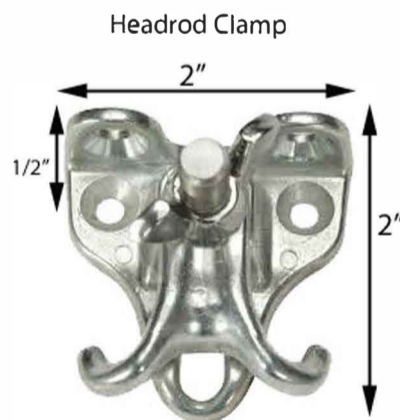

Available in Black or White

* Can be used as Wall or Ceiling mount

Wood Mount Only

PVC Costa Track

Costa Track is a center ceiling mount track with a heavy-duty PVC profile that maximizes load capability for large covers.

Pre-drilled holes every 4" for quick installation and built-in countersink for the seating of screw heads that allows welt to slide through unobstructed.

Available in White

Ceiling Mount

Wood Mount Only

Headrod Clamps

A fixture designed for attaching the head rod of an awning to various building surfaces, as well as providing hooks for hanging awning pulleys.

Plated, malleable iron. Can be attached to either face board or ceiling.

The hole's inner diameter is 13/32".