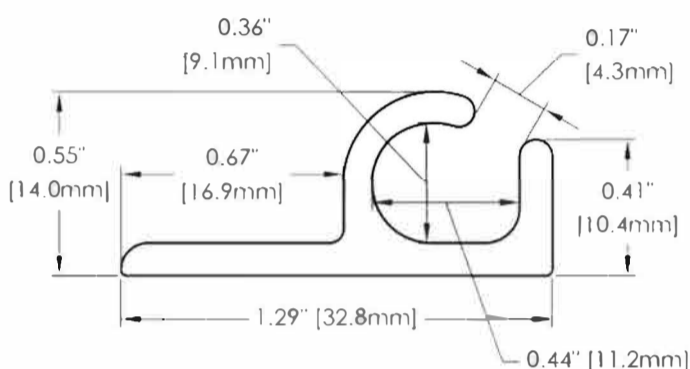

PVC Track

Rigid PVC rail is UV Treated.