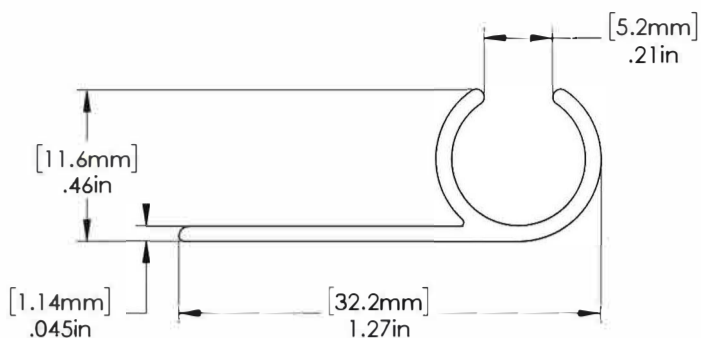

Mounting Options for Porch Valances

Aluminium Track

Tough clear anodized finish to protect against oxidation in the harshest indoor/outdoor conditions.