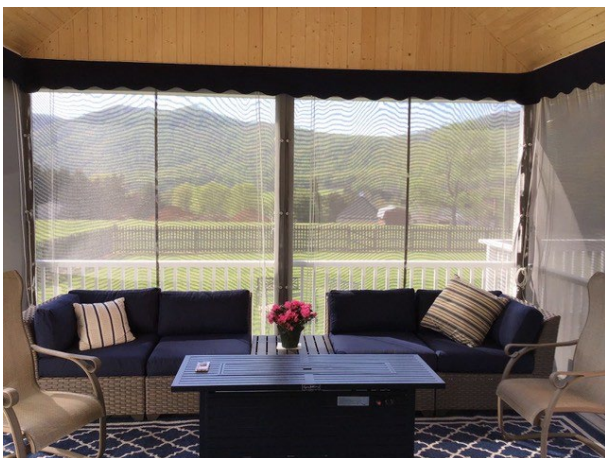

#### [Clear Porch Protection Curtains](#)

- Super Clear 20ga or 30ga Marine Vinyl. – 5 Year Warranty
- Framed in Coastline Weblon solid vinyl for strength.
- Custom made & designed to fit your space.
- Keeps porch warm in cooler months.
- Side fasteners & bottom tie-downs for wind loads.
- Certified +70mph wind loads.

#### [Sunbrella Porch Roller Curtains](#)

- Sunbrella Fabric is opaque and the same design on both sides.
- 10 Year Warranty against fade, rot, and mildew.
- Custom made & designed to fit your space.
- Keeps porch shaded and cool in summer months.
- Side fasteners & bottom tie-downs for wind loads.
- Certified +70mph wind loads.